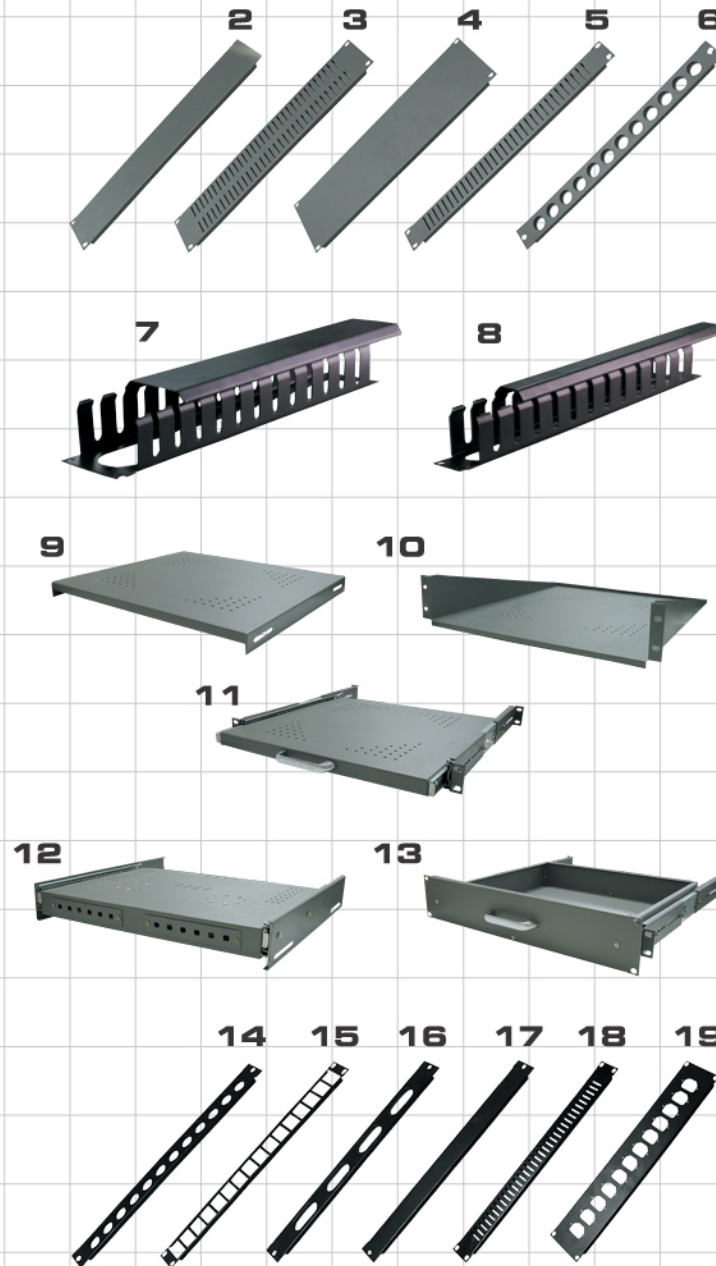

Accessories

- 1 Front Perspex Swing Door Open 180 degree
- 2 2U Blank Panel
- 3 2U Ventilation Blank Panel
- 4 3U Blank Panel
- 5 1U Ventilation Blank Panel
- 6 1U Blank Panel c/w 12 Holes
- 7 2U Cable Management Panel
- 8 1U Cable Management Panel
- 9 Adjustable Shelf
- 10 2U Equipment Tray
- 11 1U Sliding Keyboard Tray
- 12 12 Port & 24 Port Fiber Optic Panel
- 13 2U Equipment Drawer
- 14 1U Blank Panel for Switch
- 15 1U Blank Panel for Switch
- 16 1U Blank Panel c/w 4 Holes Oblong
- 17 1U Blank Panel
- 18 1U Ventilation Blank Panel
- 19 2U Blank Panel for Switch
- 20 Top Roof View